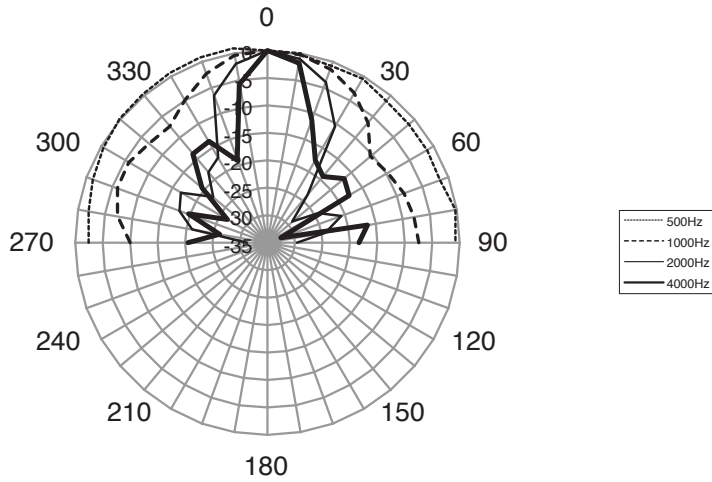

POLAR PATTERN DIAGRAM

HS-30

HS-30RT