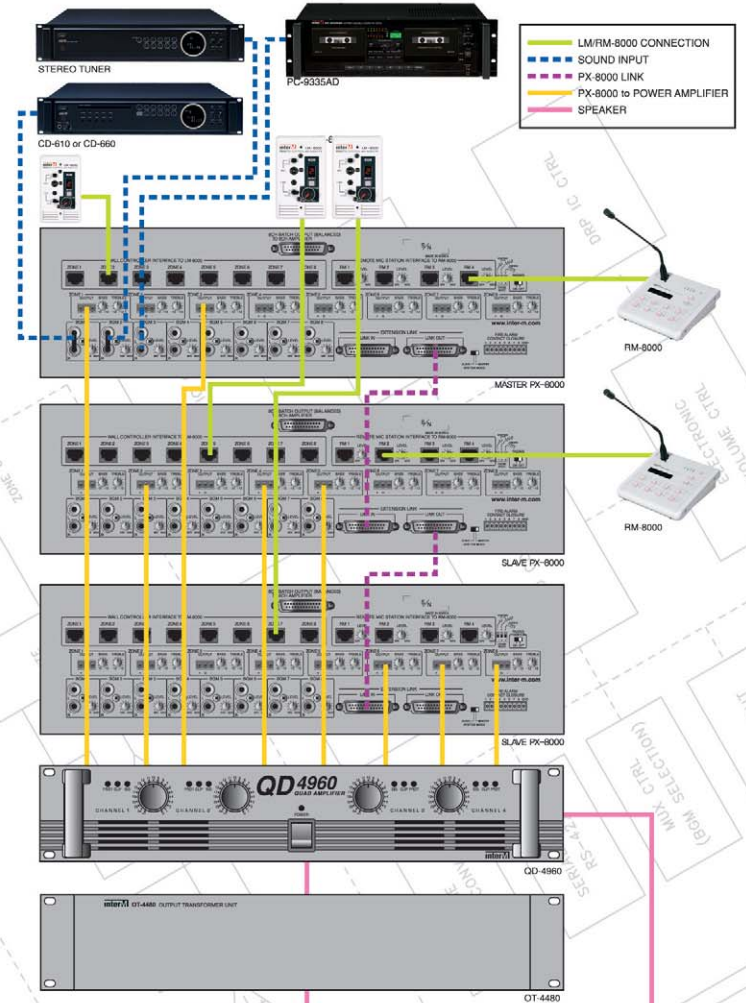

8X8 AUDIO MATRIX SYSTEM

new

PX/LM/RM-8000

- New concept of audio matrix system for public addressing and emergency broadcasting
- Various audio inputs (BGM, Remote MIC, Local Wall Mount MIC & BGM, Paging MIC)
- Individual BGM broadcasting and zone selection broadcasting to 8 output areas
- Unlimited expansion of output area in link with Main System (PX-8000)
- Convenient priority broadcasting (Paging MIC > DRP > RM-8000 > LM-8000 > BGM)
- Previous hearing of BGM using a monitor speaker
- Convenient installation and construction without need of ID setting (RM-8000, LM-8000)
- Voice recording by using Record & Playback IC and automatic play in link with fire contact

interM

8X8 Audio Matrix System

PX-8000 **RoHS COMPLIANT**

Connections

LM/RM-8000 **RoHS COMPLIANT**

Specifications

		PX-8000	RM-8000	LM-8000
Audio Output			0dB(Balanced)	
Audio Input			-50dB(Balanced) -10dB(Balanced)	
Frequency Response	BGM		60Hz ~ 15kHz	
	MIC		100Hz ~ 10kHz	
S/N	BGM		Better than 75dB	
	MIC		Better than 65dB	
T.H.D.	BGM		Less than 0,05%	
	MIC		Less than 0,05%	
Priority Control		Paging MIC)DRP)RM1)RM2)RM3)RM4)LM-8000)Main BGM		
Serial Interface (RS-422)	Communication Speed	9600bps		
	Communication Distance	Maximum 300m (UTP CAT5)		
Weight (SET)		7,5kg/16lb	1,5kg/3,2lb	130g/0,28lb
Dimensions (SET)		482(W)x132(H)x380(D)mm 19(W)x5,2(H)x15(D)in	200(W)x70(H)x206(D)mm 7,9(W)x2,8(H)x8,1(D)in	70(W)x114(H)x52(D)mm 2,8(W)x4,5(H)x2,0(D)in