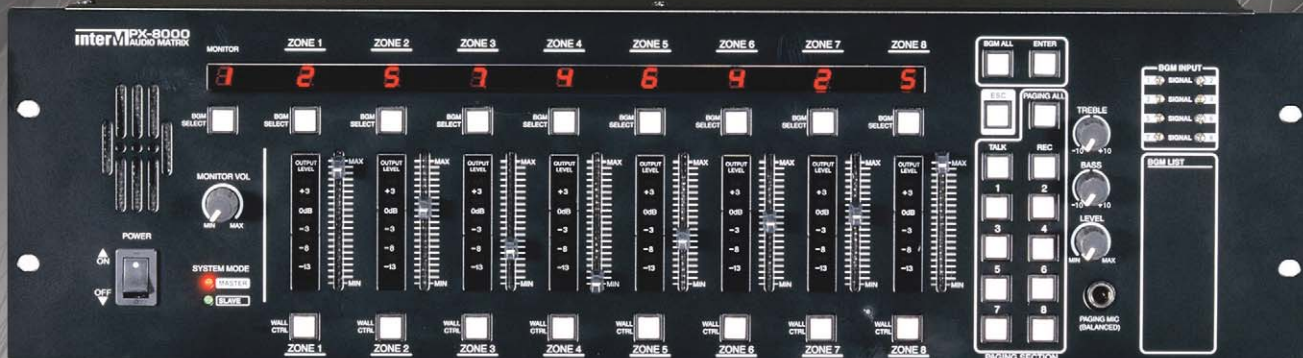

8X8 AUDIO MATRIX SYSTEM

new

PX/LM/RM-8000

- New concept of audio matrix system for public addressing and emergency broadcasting
- Various audio inputs (BGM, Remote MIC, Local Wall Mount MIC & BGM, Paging MIC)
- Individual BGM broadcasting and zone selection broadcasting to 8 output areas
- Unlimited expansion of output area in link with Main System (PX-8000)
- Convenient priority broadcasting (Paging MIC > DRP > RM-8000 > LM-8000 > BGM)
- Previous hearing of BGM using a monitor speaker
- Convenient installation and construction without need of ID setting (RM-8000, LM-8000)
- Voice recording by using Record & Playback IC and automatic play in link with fire contact

interM

8X8 Audio Matrix System

PX-8000 **RoHS COMPLIANT**

Connections

LM/RM-8000 **RoHS COMPLIANT**

Specifications

		PX-8000	RM-8000	LM-8000
Audio Output			0dB(Balanced)	
Audio Input			-50dB(Balanced) -10dB(Balanced)	
Frequency Response	BGM		60Hz ~ 15kHz	
	MIC		100Hz ~ 10kHz	
S/N	BGM		Better than 75dB	
	MIC		Better than 65dB	
T.H.D.	BGM		Less than 0,05%	
	MIC		Less than 0,05%	
Priority Control		Paging MIC)DRP)RM1)RM2)RM3)RM4)LM-8000)Main BGM		
Serial Interface (RS-422)	Communication Speed	9600bps		
	Communication Distance	Maximum 300m (UTP CAT5)		
Weight (SET)		7,5kg/16lb	1,5kg/3,2lb	130g/0,28lb
Dimensions (SET)		482(W)x132(H)x380(D)mm 19(W)x5,2(H)x15(D)in	200(W)x70(H)x206(D)mm 7,9(W)x2,8(H)x8,1(D)in	70(W)x114(H)x52(D)mm 2,8(W)x4,5(H)x2,0(D)in