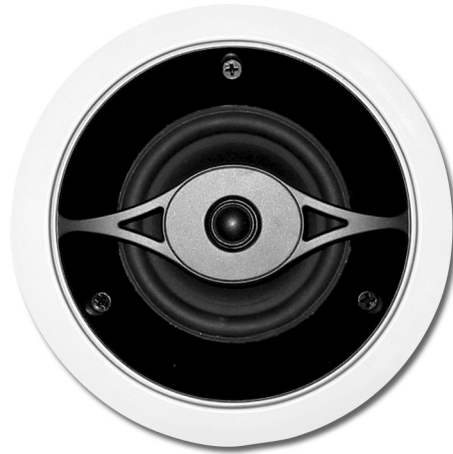

### MERLOT 421MR

The new Merlot series speakers provide high performance sound from a smaller footprint. The next generation to the M/MR Series 4" in-wall and in-ceiling speakers, this versatile line of high-quality, performance oriented speakers was specifically designed to be discretely mounted into ceilings where depth space may be at a minimum or a challenge. The Merlot 421MR is designed to match recessed lighting fixtures. RotoLock® Mounting System is included for even faster installations.

All of the models will have long throw woofers with substantially higher power handling. The Merlot 421MR offers uncompromising performance for enthusiasts who are seeking a small in-ceiling loudspeaker with exceptional performance features.

#### Features:

- Exclusive in-ceiling speaker with 1/2" (13mm) fixed cloth dome tweeter with bridge support styling
- Small, reduced bezel for an appealing design to emulate recessed lighting fixture
- Perfect size for international or small room installations where space or wall depth can be a challenge

#### Specifications:

Tweeter: 1/2" (12mm) cloth dome  
Woofer: 4" (102mm) black polypropylene cone with a rubber surround  
Frequency Response: 65Hz - 20kHz +/- 3dB  
Impedance: 8 ohms nominal, 6 ohms minimum  
Power Handling: 5 - 50 watts  
SPL: 90 dB  
Grille: Aluminum  
Dimensions (Dia x D): 6-7/8" (175mm) x 3-1/4" (83mm)  
Cutout Dim (Dia): 5-7/8" (149mm)  
Shipping Weight: 6 lbs (2.8 KG) per pair