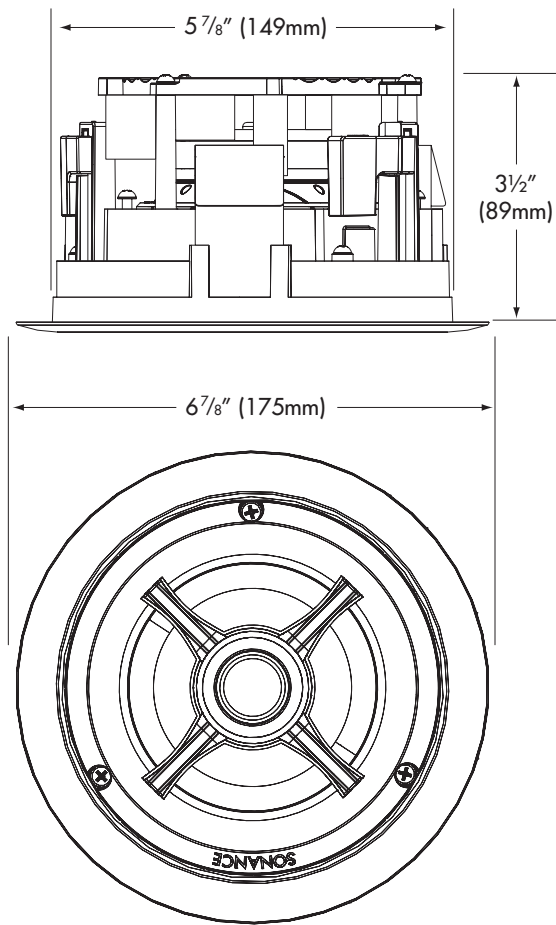

Specifications:

Sonance Merlot 422MR

Tweeter:	¾" (19mm) silk dome, pivoting
Woofer:	4½" (114mm) Polypropylene cone with a rubber surround
Frequency Response:	60Hz – 20kHz ±3dB
Impedance:	8 ohms nominal; 6 ohms minimum
Power Handling:	5 watts minimum; 60 watts maximum
Sensitivity:	90dB (2.83V/1 meter)
Grille Material:	Perforated aluminum
Dimensions (Dia x D):	6 7/8" x 3 1/2" (175mm x 89mm)
Cutout Diameter:	5 7/8" (149mm)
Shipping Weight:	6 lbs (2.8kg) per pair

Sonance Merlot 421MR

Tweeter:	¾" (19mm) silk dome
Woofer:	4½" (114mm) Polypropylene cone with a rubber surround
Frequency Response:	70Hz – 20kHz ±3dB
Impedance:	8 ohms nominal; 6 ohms minimum
Power Handling:	5 watts minimum; 50 watts maximum
Sensitivity:	89dB (2.83V/1 meter)
Grille Material:	Perforated aluminum
Dimensions (Dia x D):	6 7/8" x 3 1/2" (175mm x 89mm)
Cutout Diameter:	5 7/8" (149mm)
Shipping Weight:	6 lbs (2.8kg) per pair

(continued on back)

Sonance Merlot® Series

MR-Series In-Ceiling Speakers

Dimensions:

(all Merlot MR-Series Speakers)

Specifications (continued from front)

Sonance Merlot 421SSMR

Tweeter:	Two 3/4" (19mm) silk domes
Woofer:	4 1/2" (114mm) Polypropylene cone with a rubber surround, dual voice coil
Frequency Response:	70Hz – 20kHz ±3dB
Impedance:	8 ohms nominal: 6 ohms minimum
Power Handling:	5 watts minimum; 50 watts maximum
Sensitivity:	89dB (2.83V/1 meter)
Grille Material:	Perforated aluminum
Dimensions (Dia x D):	6 7/8" x 3 1/2" (175mm x 89mm)
Cutout Diameter:	5 7/8" (149mm)
Shipping Weight:	6 lbs (2.8kg) per pair